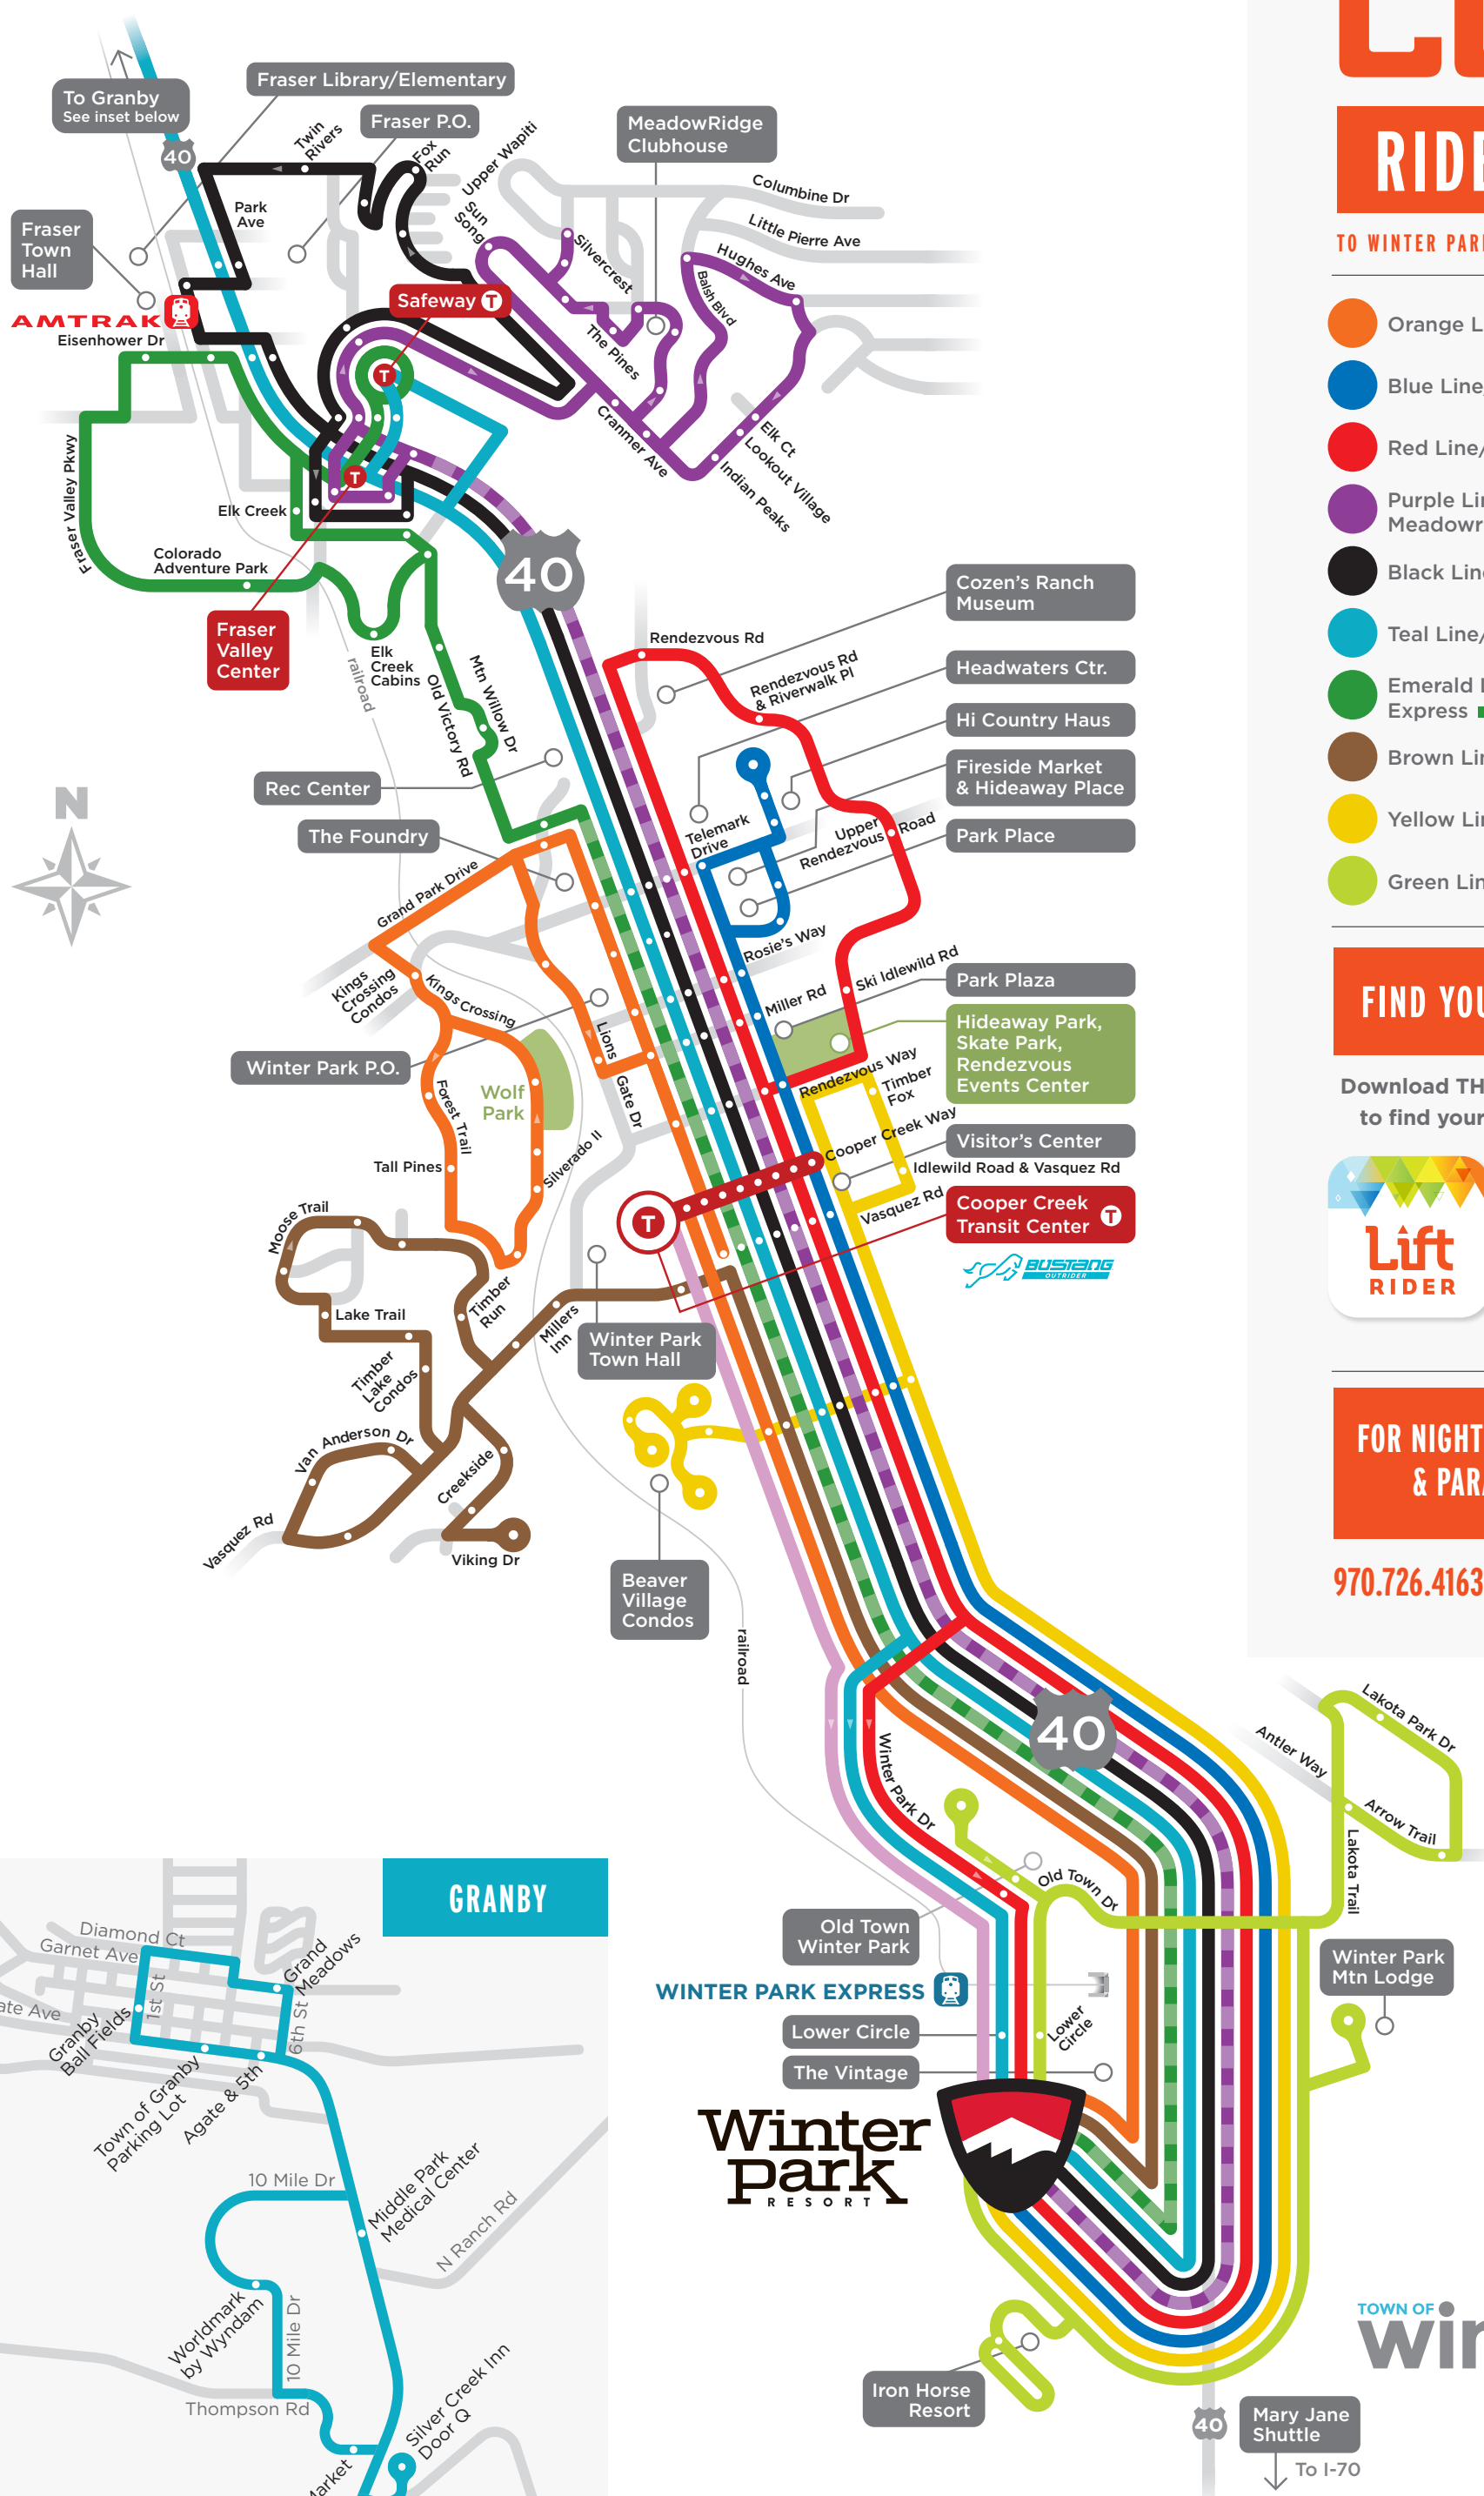

FOR NIGHT LIFT, ON-CALL & PARATRANSIT:

970.726.4163 | TheLiftWP.com

The Lift is owned by the Town of Winter Park.

All buses are ADA accessible.