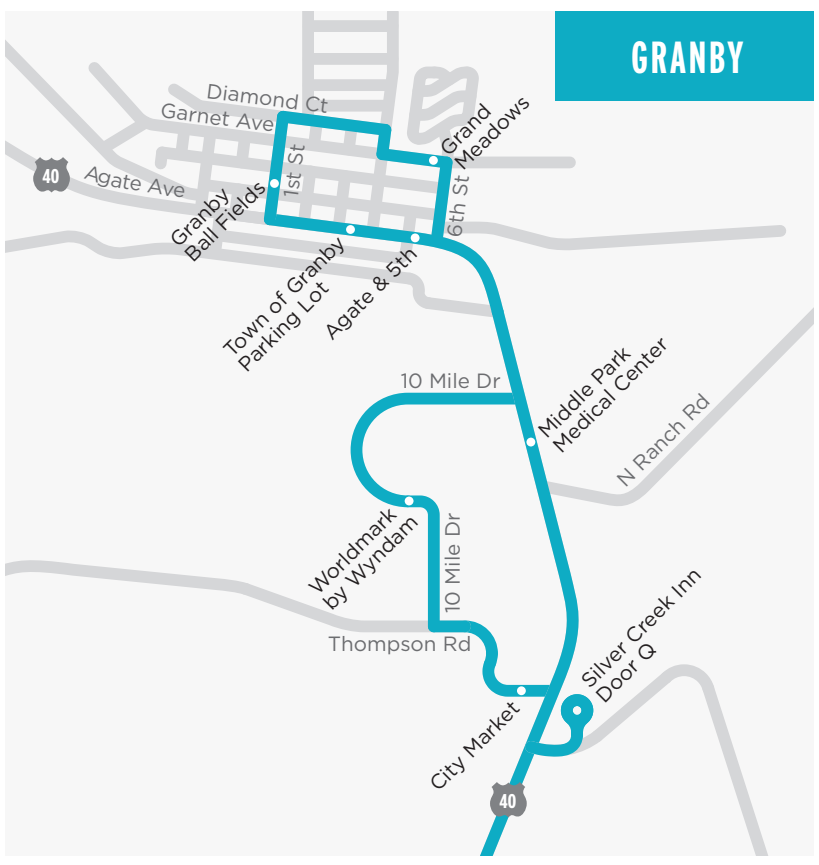

FOR NIGHT LIFT, ON-CALL & PARATRANSIT:

970.726.4163 | TheLiftWP.com

The Lift is owned by the Town of Winter Park.

All buses are ADA accessible.